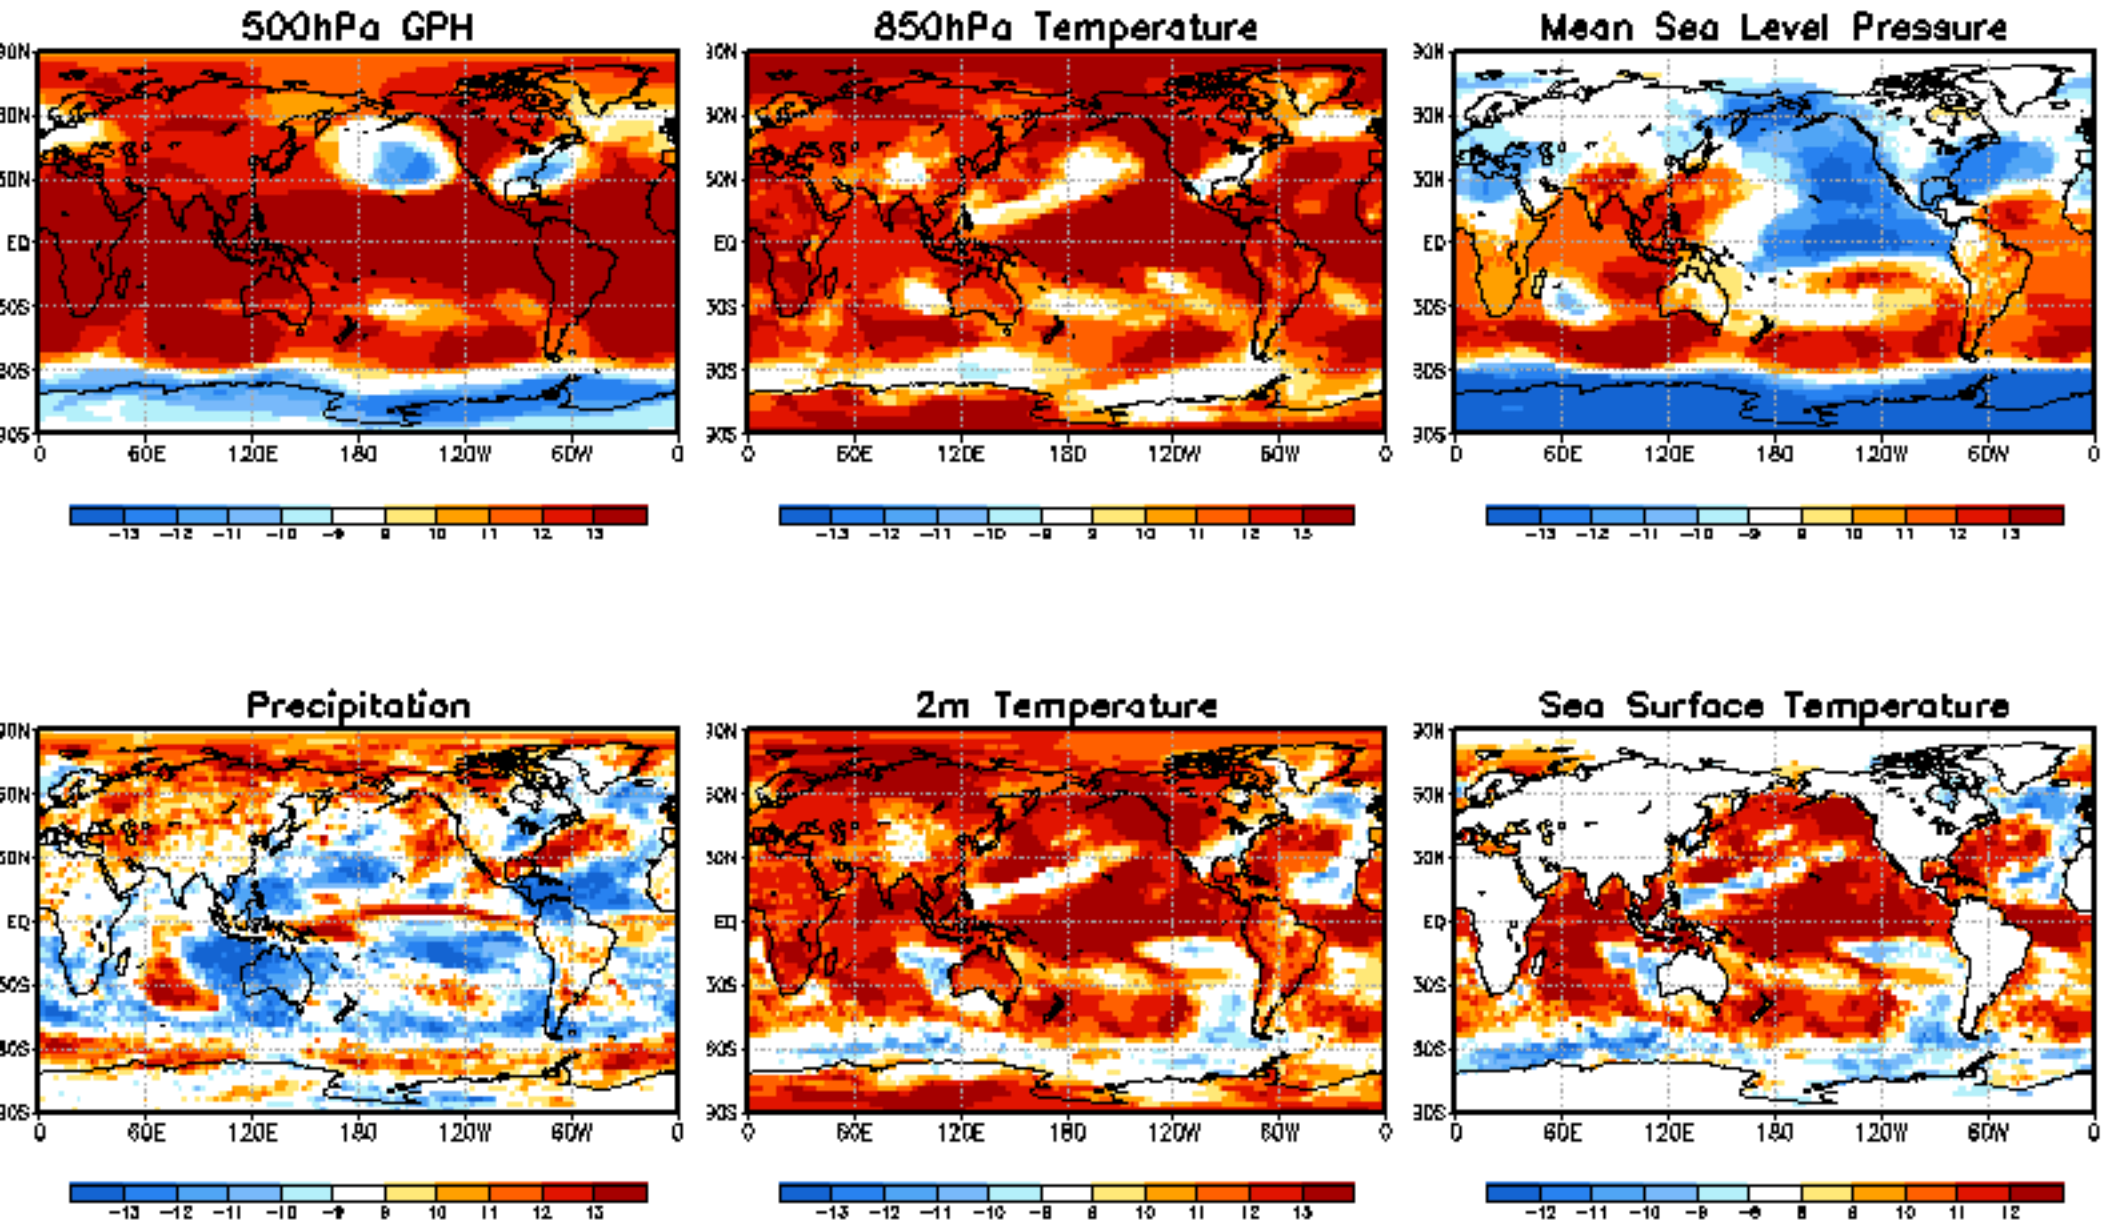

Consistency Map

GPC_seoul/washington/melbourne/tokyo/ecmwf/exeter/montreal/toulouse/pretoria/moscow/cptec/beijing/offenbach

SST : GPC_seoul/washington/melbourne/montreal/tokyo/ecmwf/exeter/toulouse/beijing/pretoria/moscow/offenbach

Nov2018 + DJF forecast

** where, the positive numbers mean the number of models that predict positive anomaly and vice versa. **