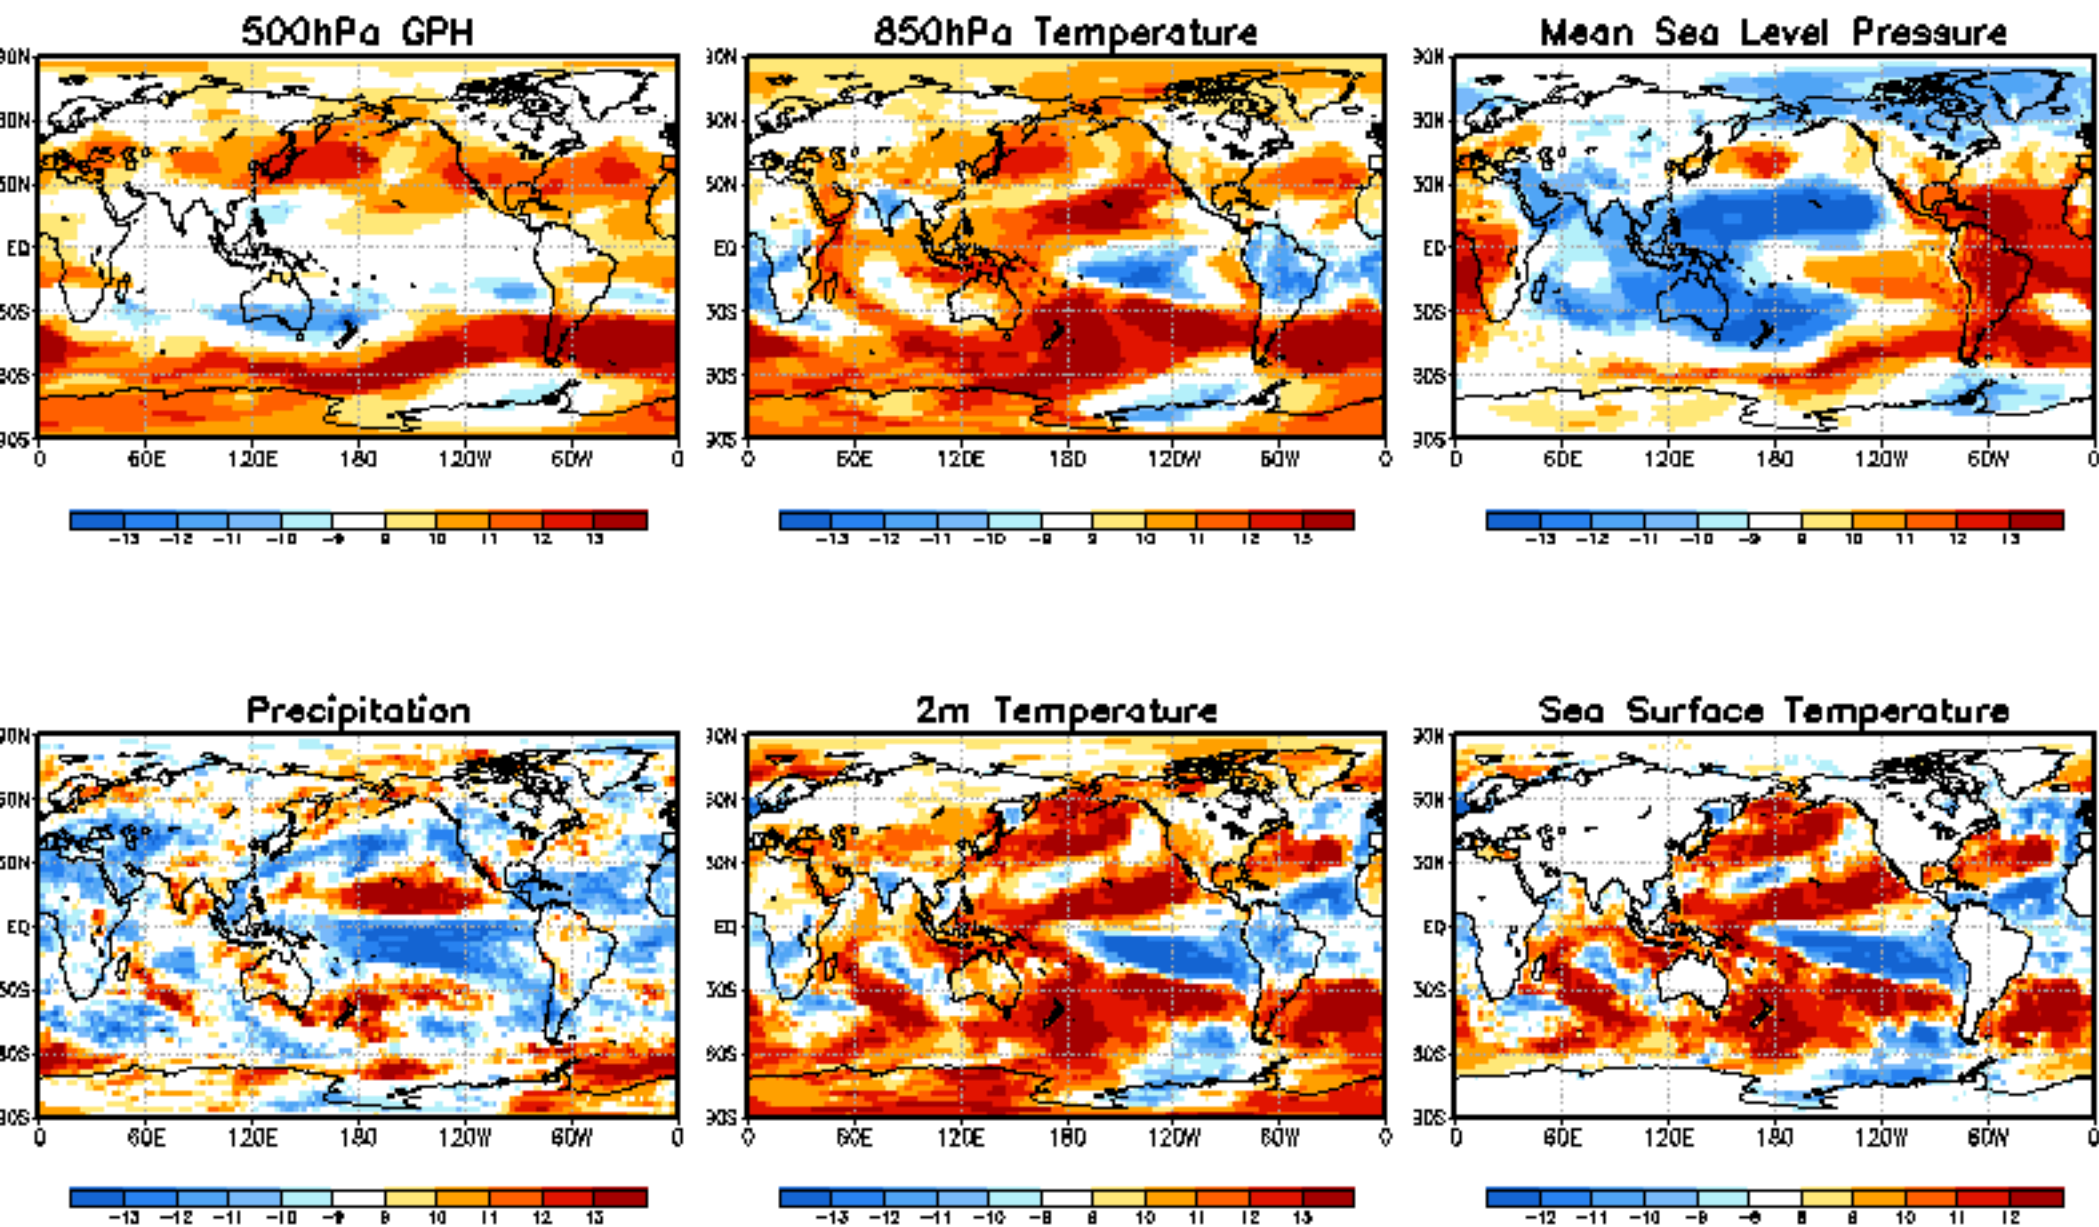

Consistency Map

GPC_seoul/washington/melbourne/tokyo/ecmwf/exeter/montreal/toulouse/pretoria/moscow/cptec/beijing/offenbach

SST : GPC_seoul/washington/melbourne/montreal/tokyo/ecmwf/exeter/toulouse/beijing/pretoria/moscow/offenbach

Apr2018 + MJJ forecast

** where, the positive numbers mean the number of models that predict positive anomaly and vice versa. **