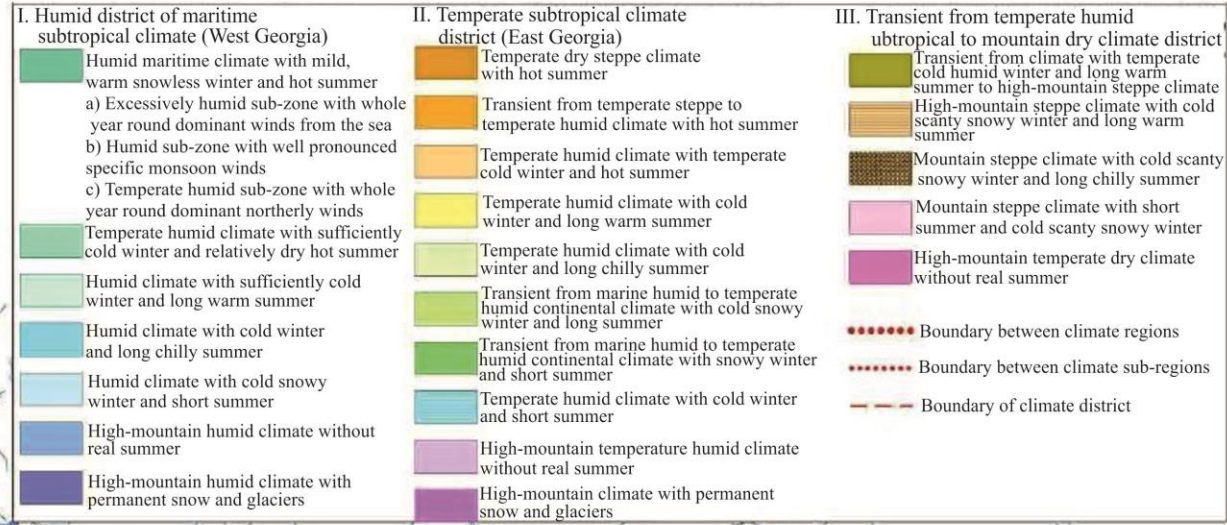

Georgia's Climate Map