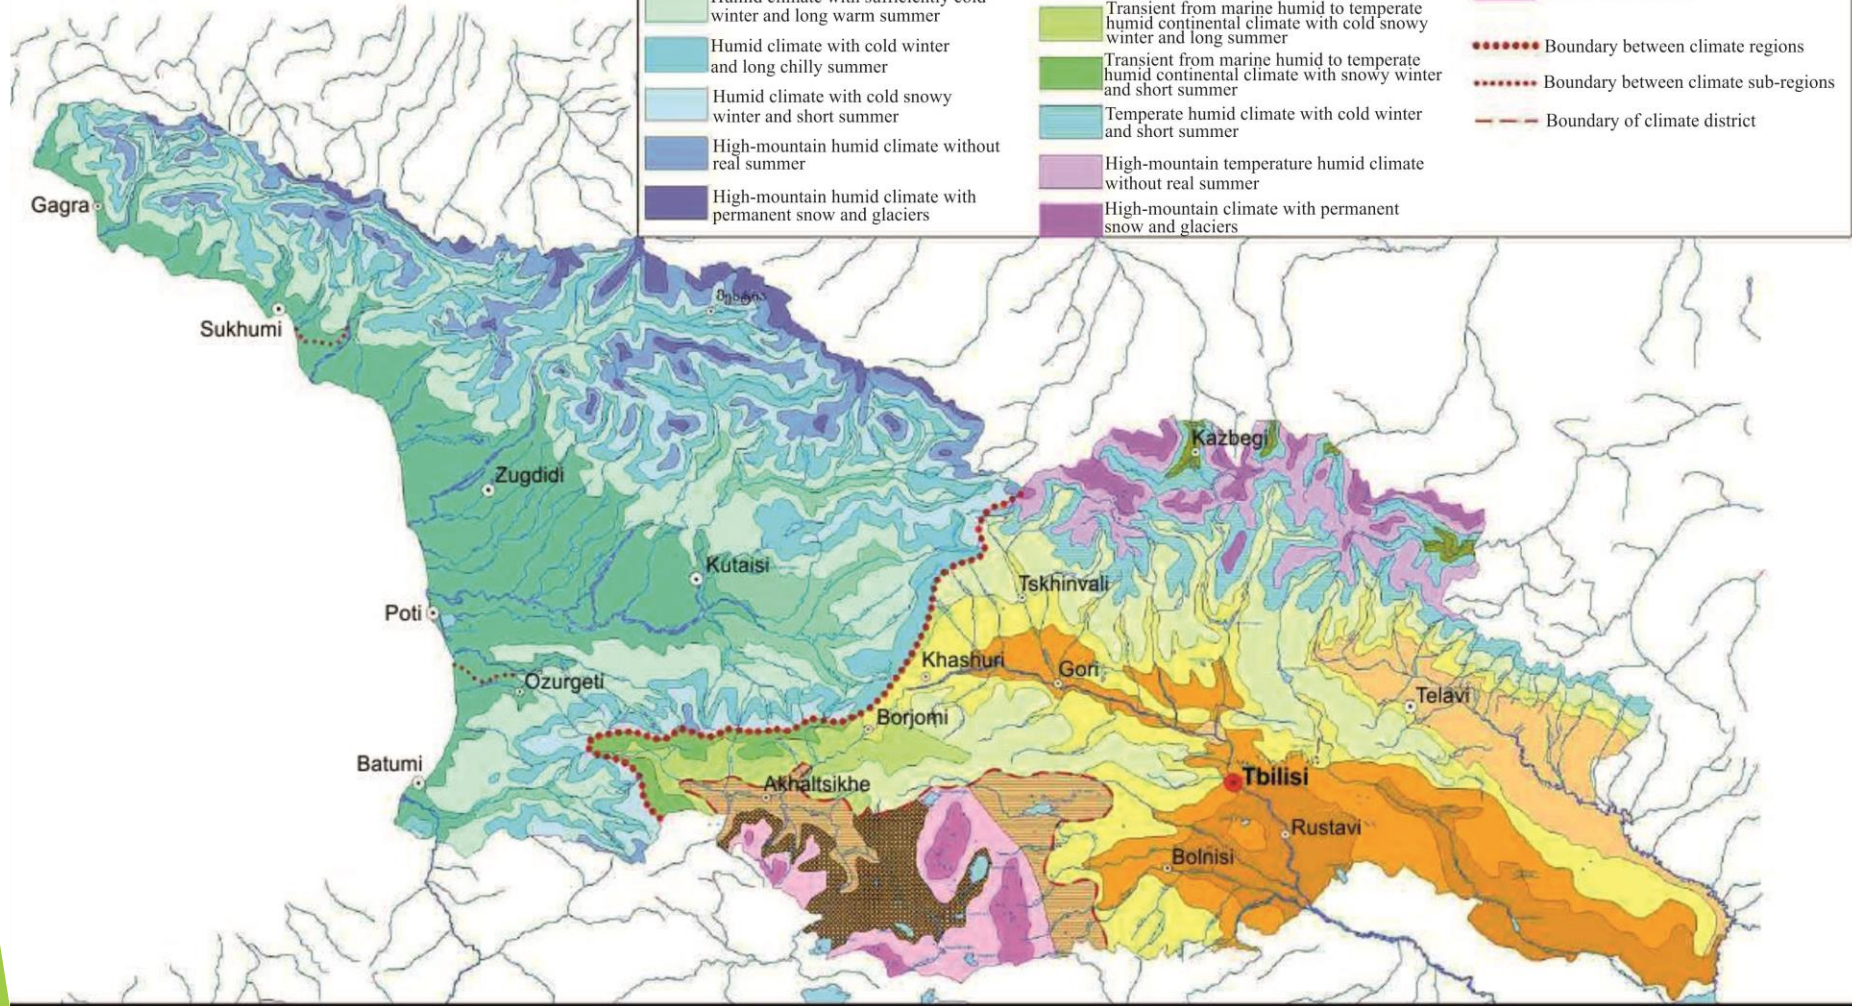

# Georgia Physical-Geographical Map

## Dynamics of Changes of Hydrometeorological Observation Network Points

# Precipitation Sums During Summer 2015 compared to the 1961-1990 reference period