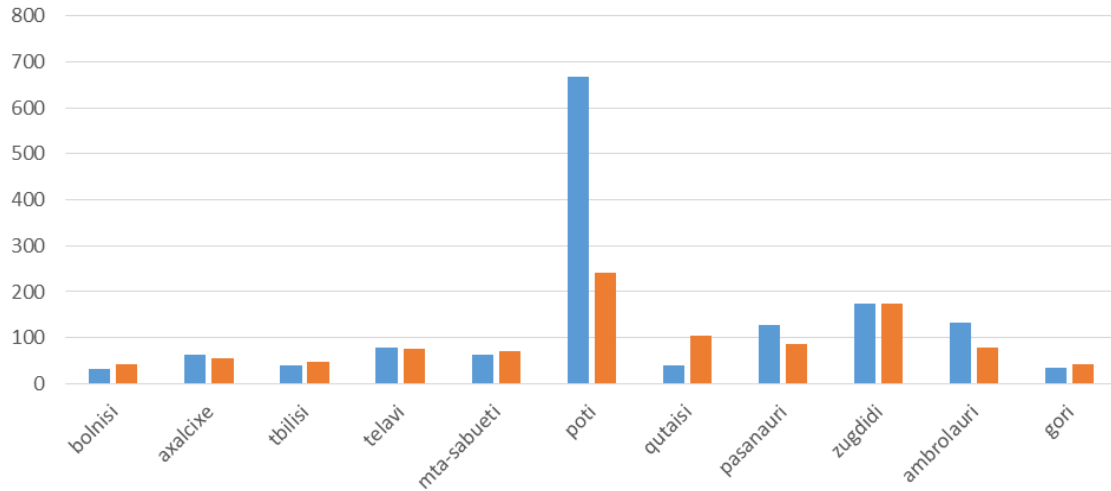

Precipitation Sums During Summer 2015 compared to the 1961-1990 reference period

August