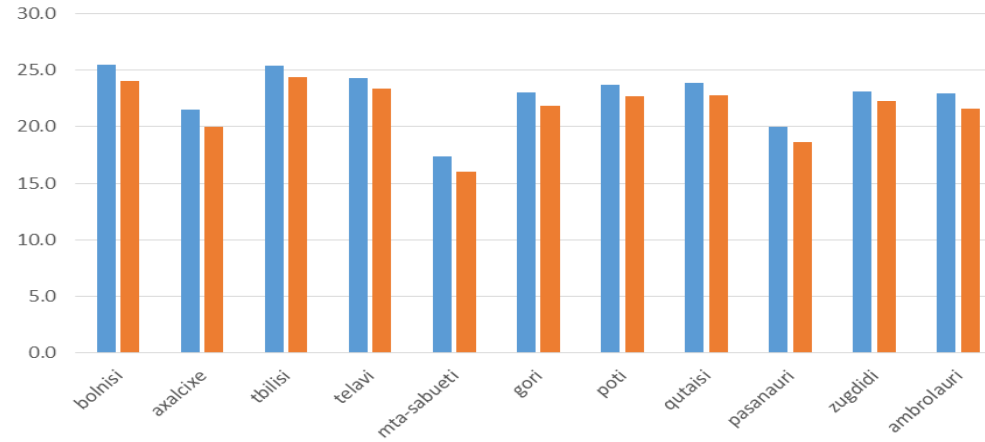

Mean Monthly Temperature in Summer 2015 compared to the 1961-1990 reference period

July