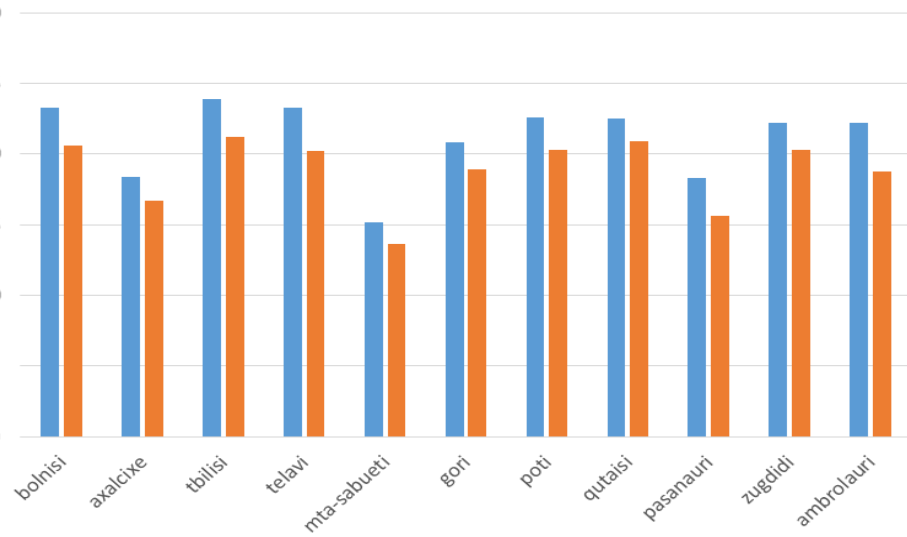

Mean Monthly Temperature in Summer 2015 compared to the 1961-1990 reference period

June