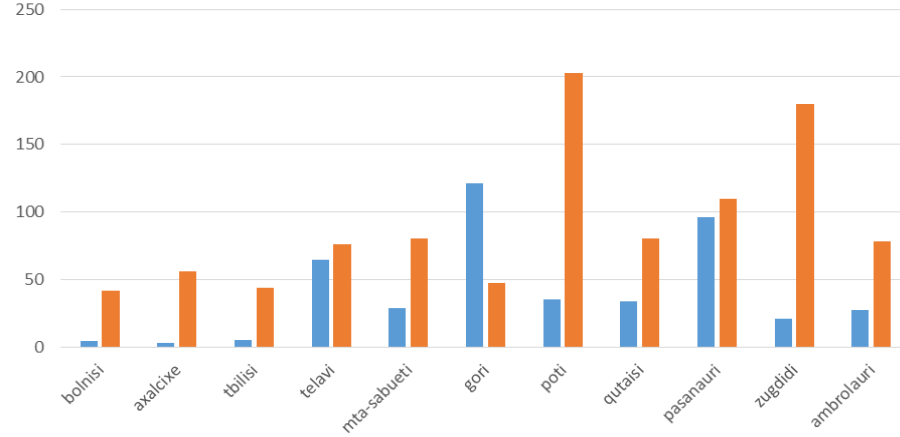

Precipitation Sums During Summer 2015 compared to the 1961-1990 reference period

July