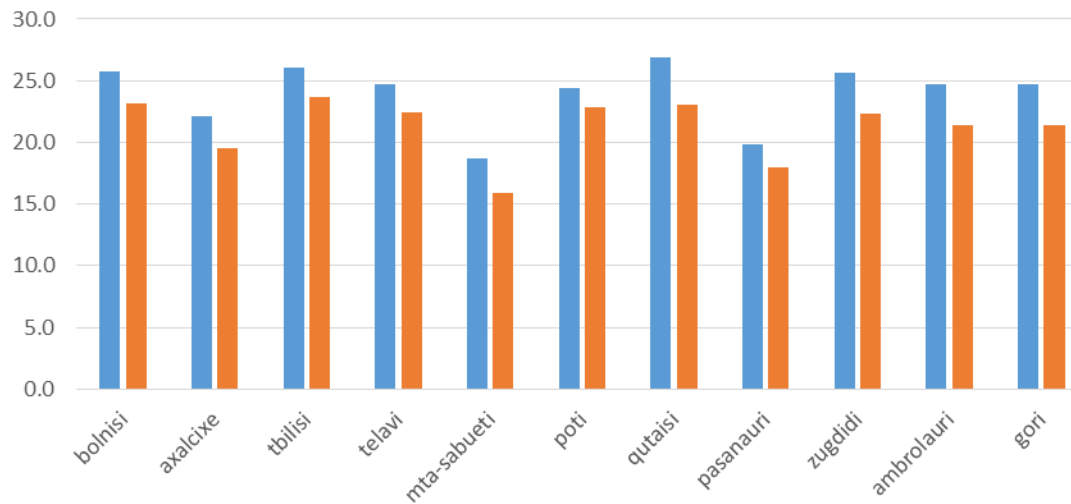

# Mean Monthly Temperature in Summer 2015 compared to the 1961-1990 reference period

June

July

August