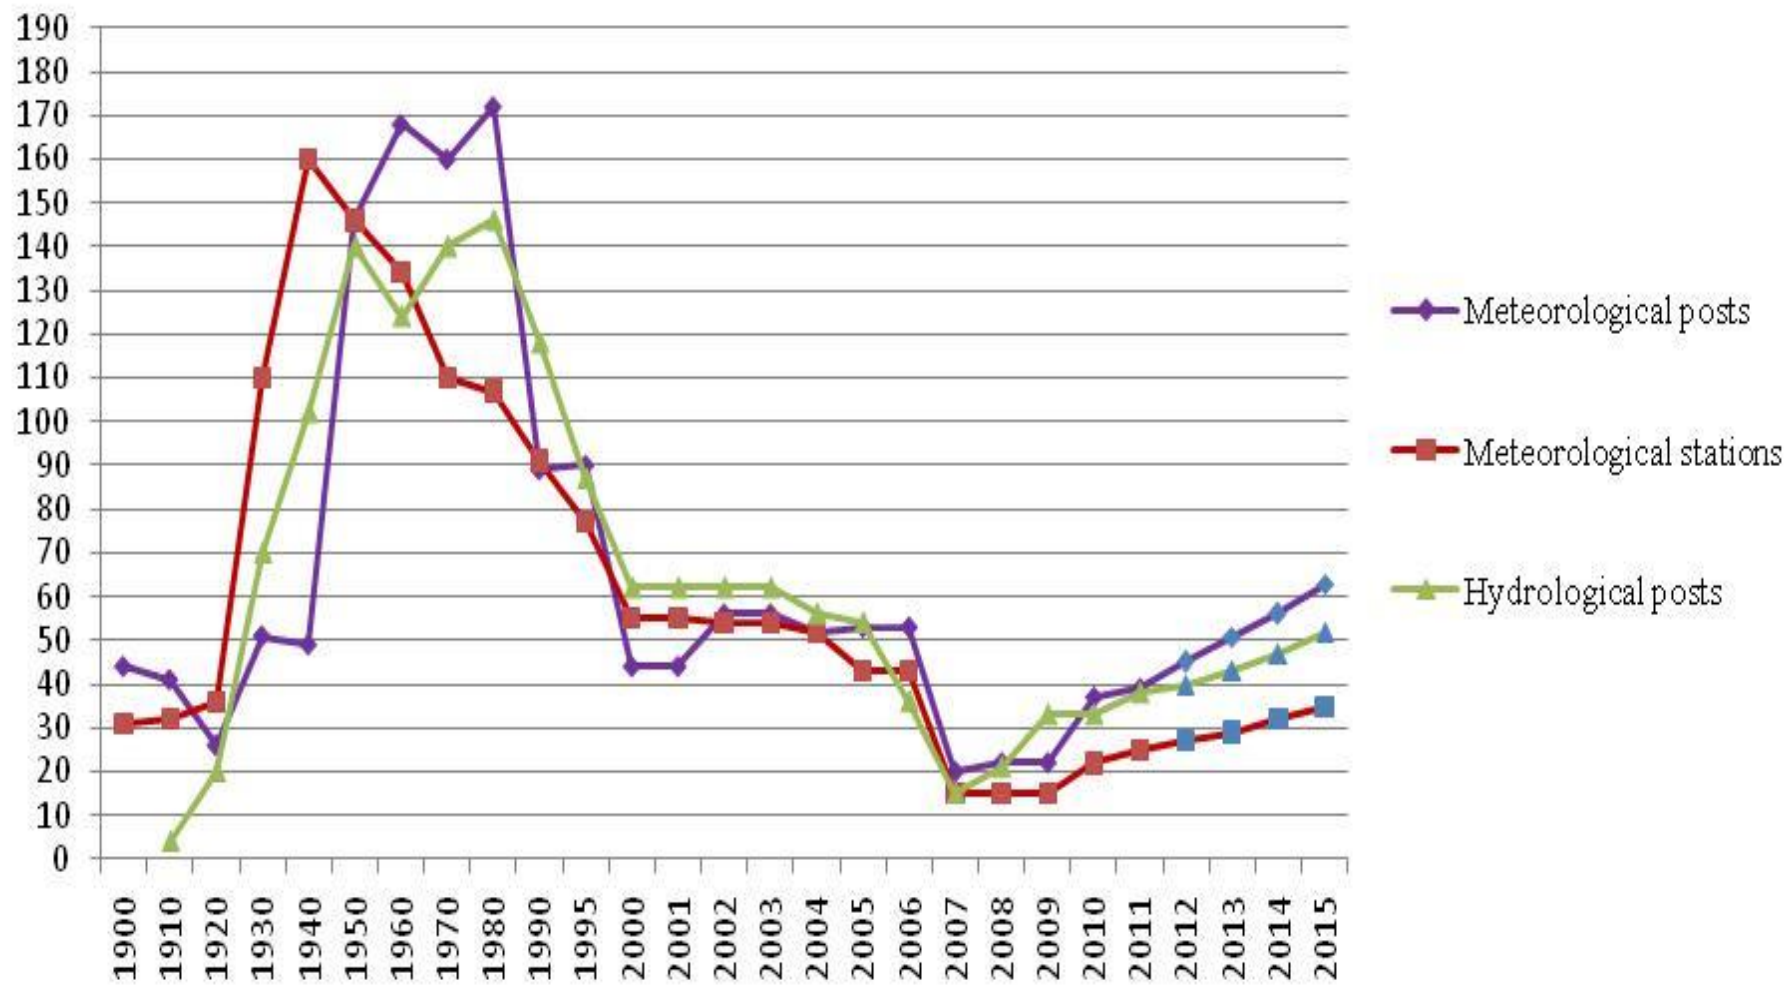

# Georgia Physical-Geographical Map

## Dynamics of Changes of Hydrometeorological Observation Network Points

# Precipitation Sums During Summer 2015 compared to the 1961-1990 reference period